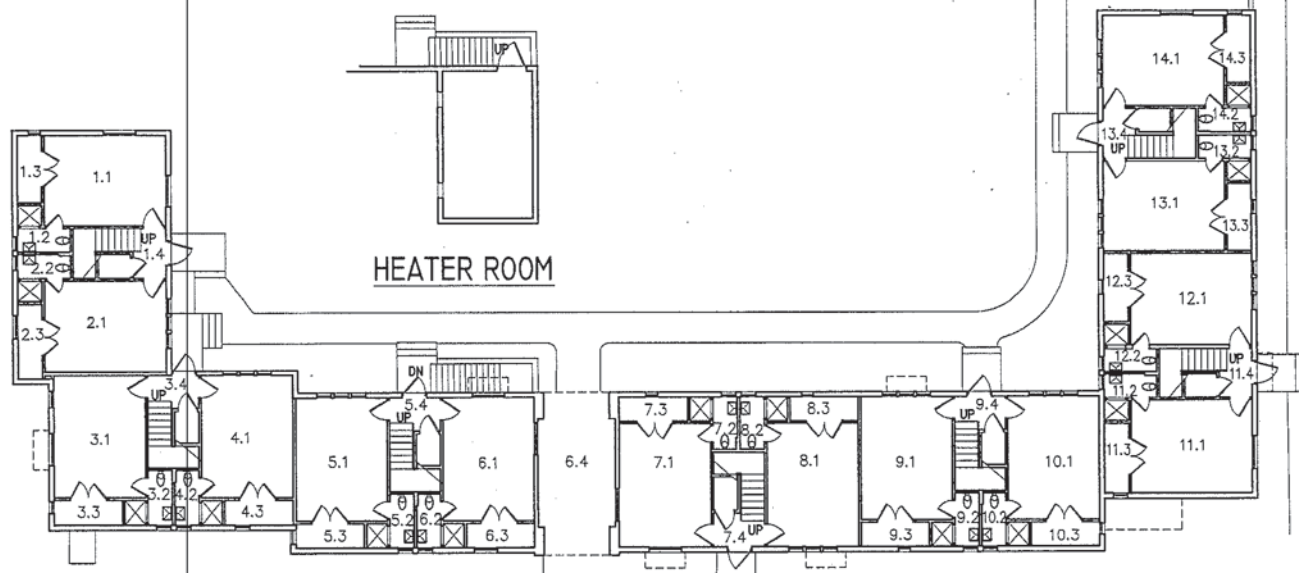

SECOND FLOOR

FIRST FLOOR

4,558 SF. FIRST FLOOR
267 SF. HEATER ROOM
4,755 SF. SECOND FLOOR
9,580 SF. TOTAL

Cal Poly Pomona Campus South
BUILDING E-I, EMPLOYEE QUARTERS.

SCALE: 1" = 24'-0"