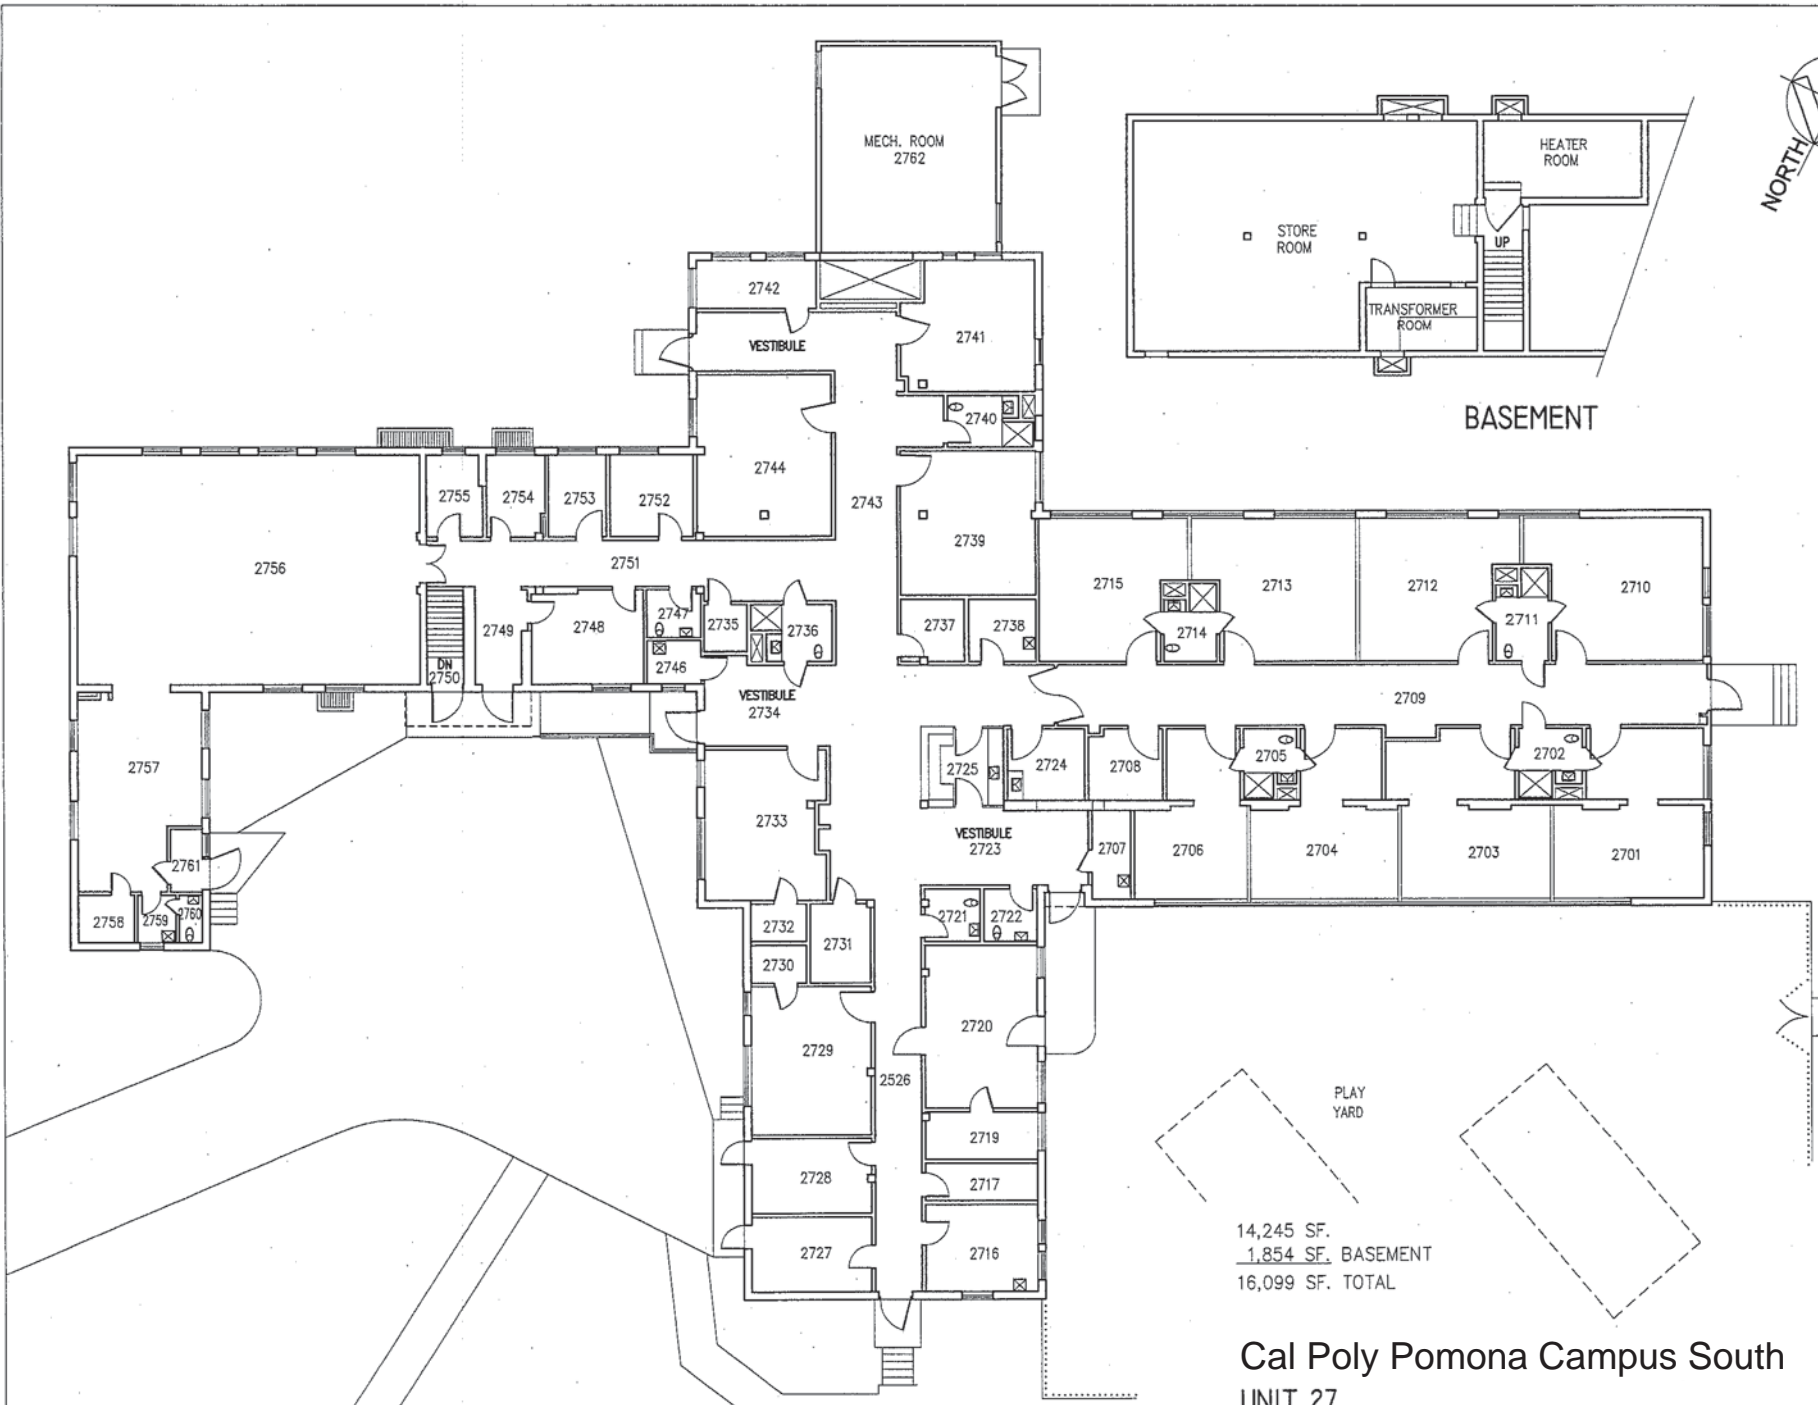

BASEMENT

14,245 SF.
1,854 SF. BASEMENT
16,099 SF. TOTAL

Cal Poly Pomona Campus South

UNIT 27

SCALE: 1" = 24'-0"