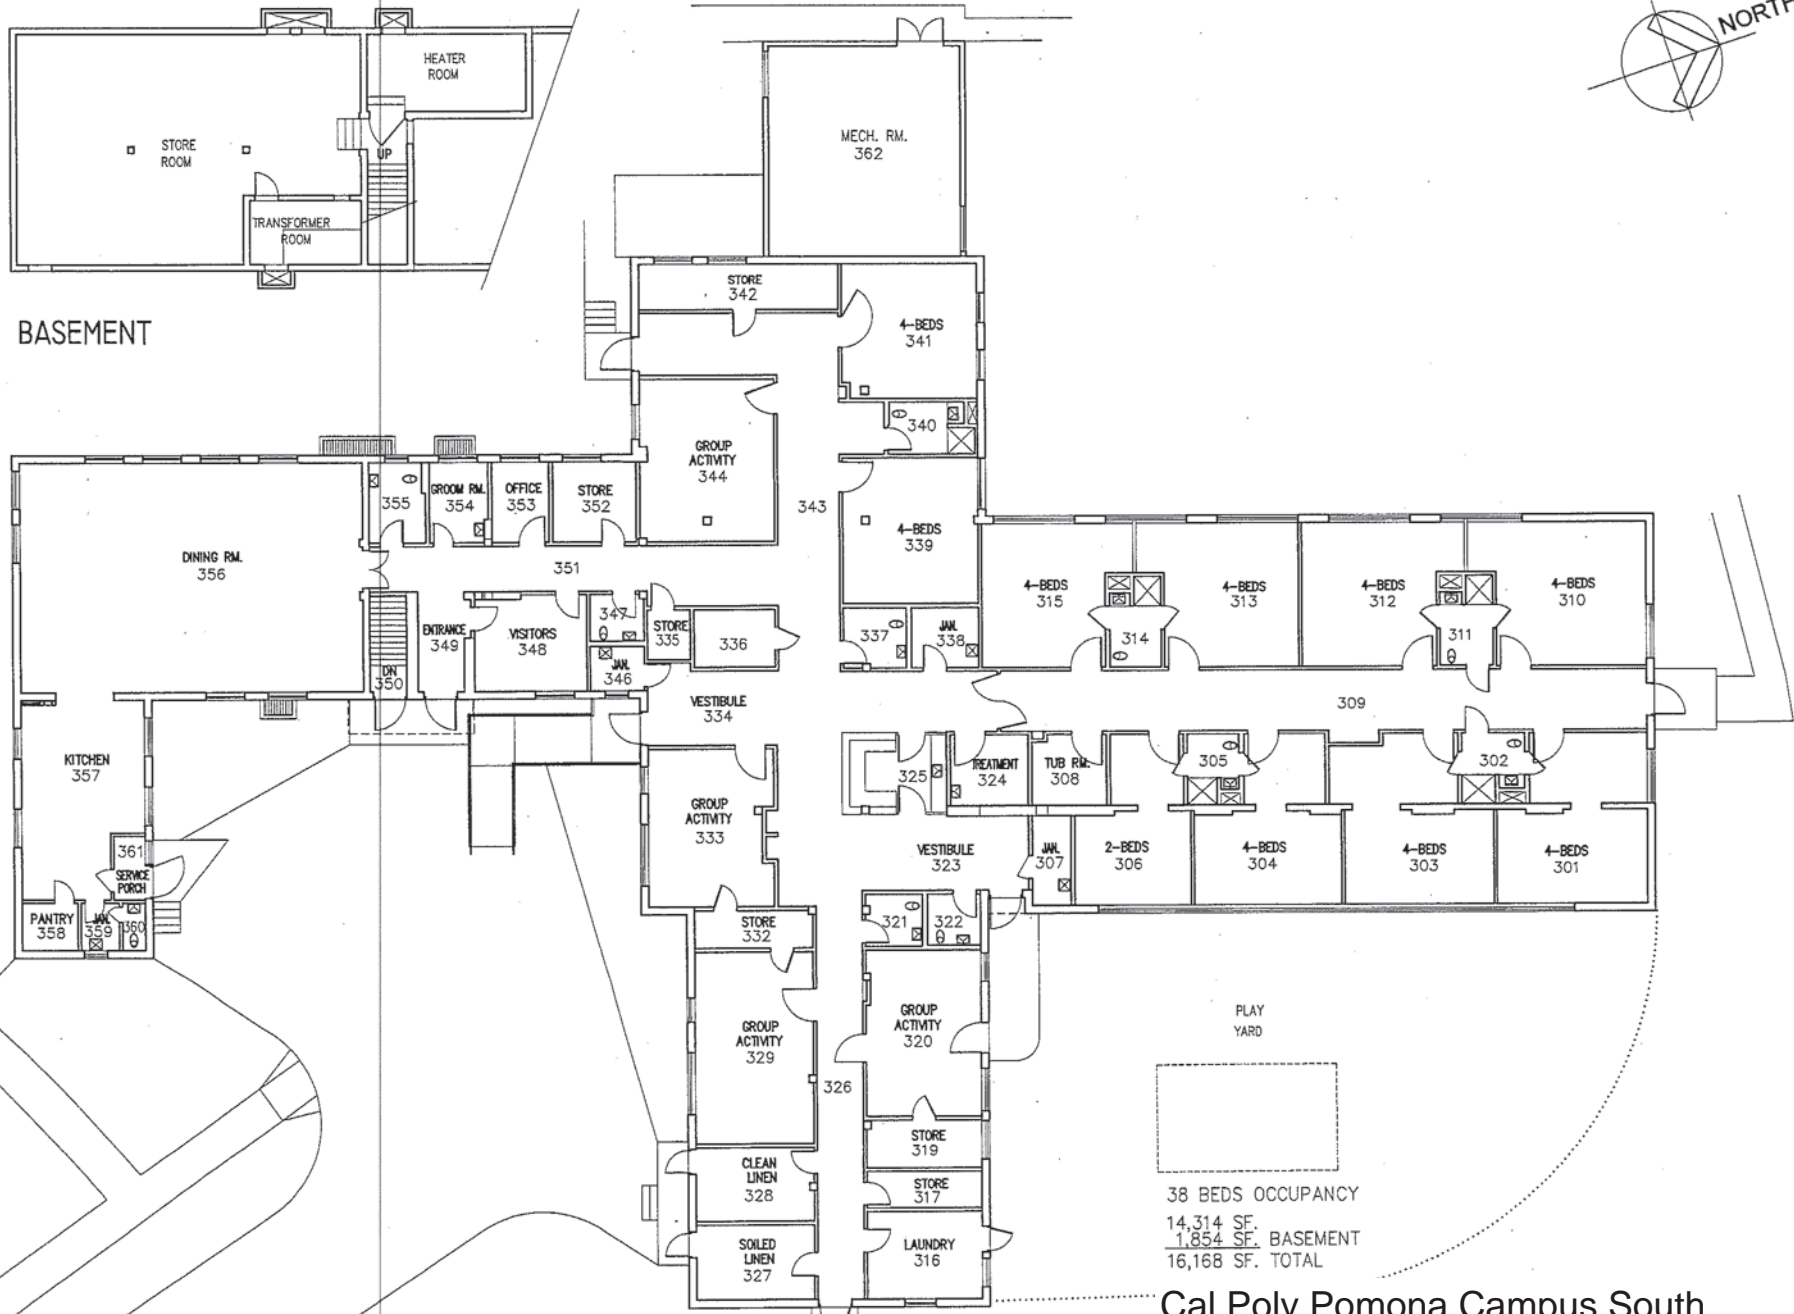

BASEMENT

38 BEDS OCCUPANCY  
14,314 SF.  
1,854 SF. BASEMENT  
16,168 SF. TOTAL

Cal Poly Pomona Campus South

UNIT 3  
SCALE: 1" = 24'-0"