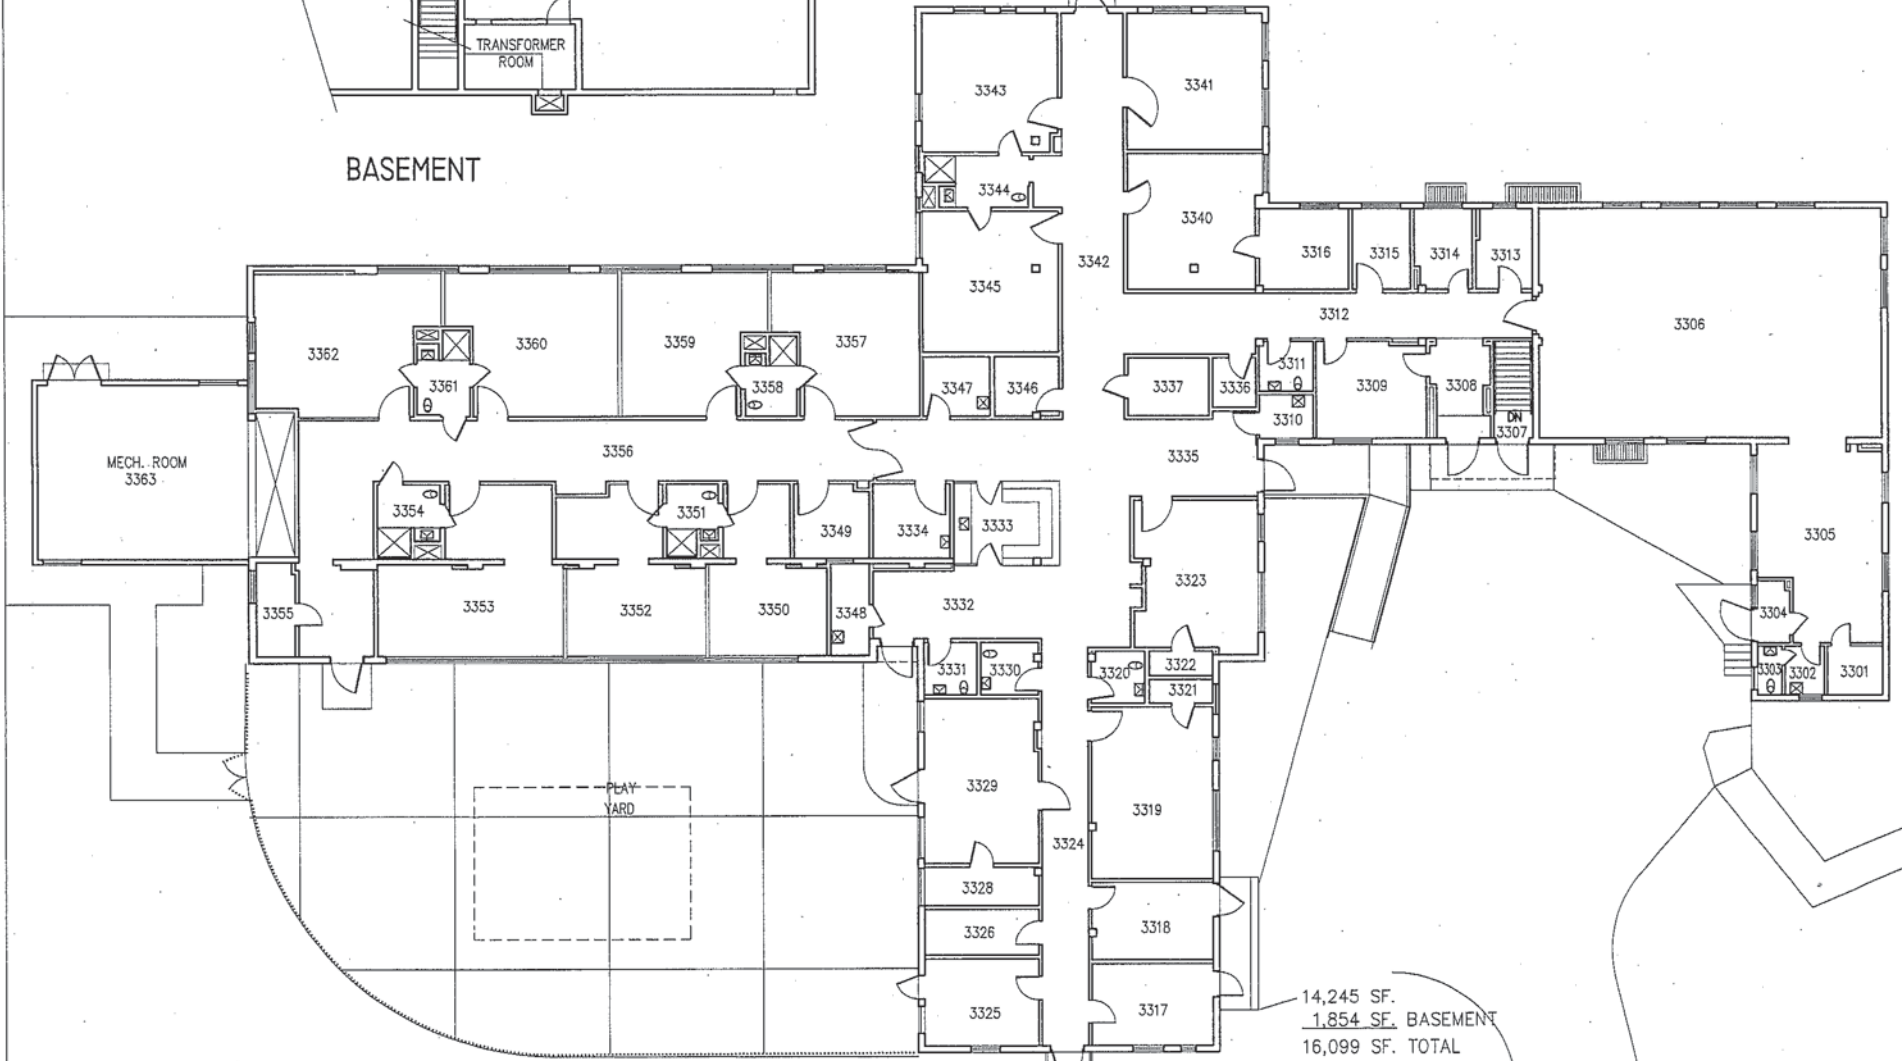

BASEMENT

14,245 SF.
1,854 SF. BASEMENT
16,099 SF. TOTAL

Cal Poly Pomona Campus South

UNIT 33

SCALE: 1" = 24'-0"