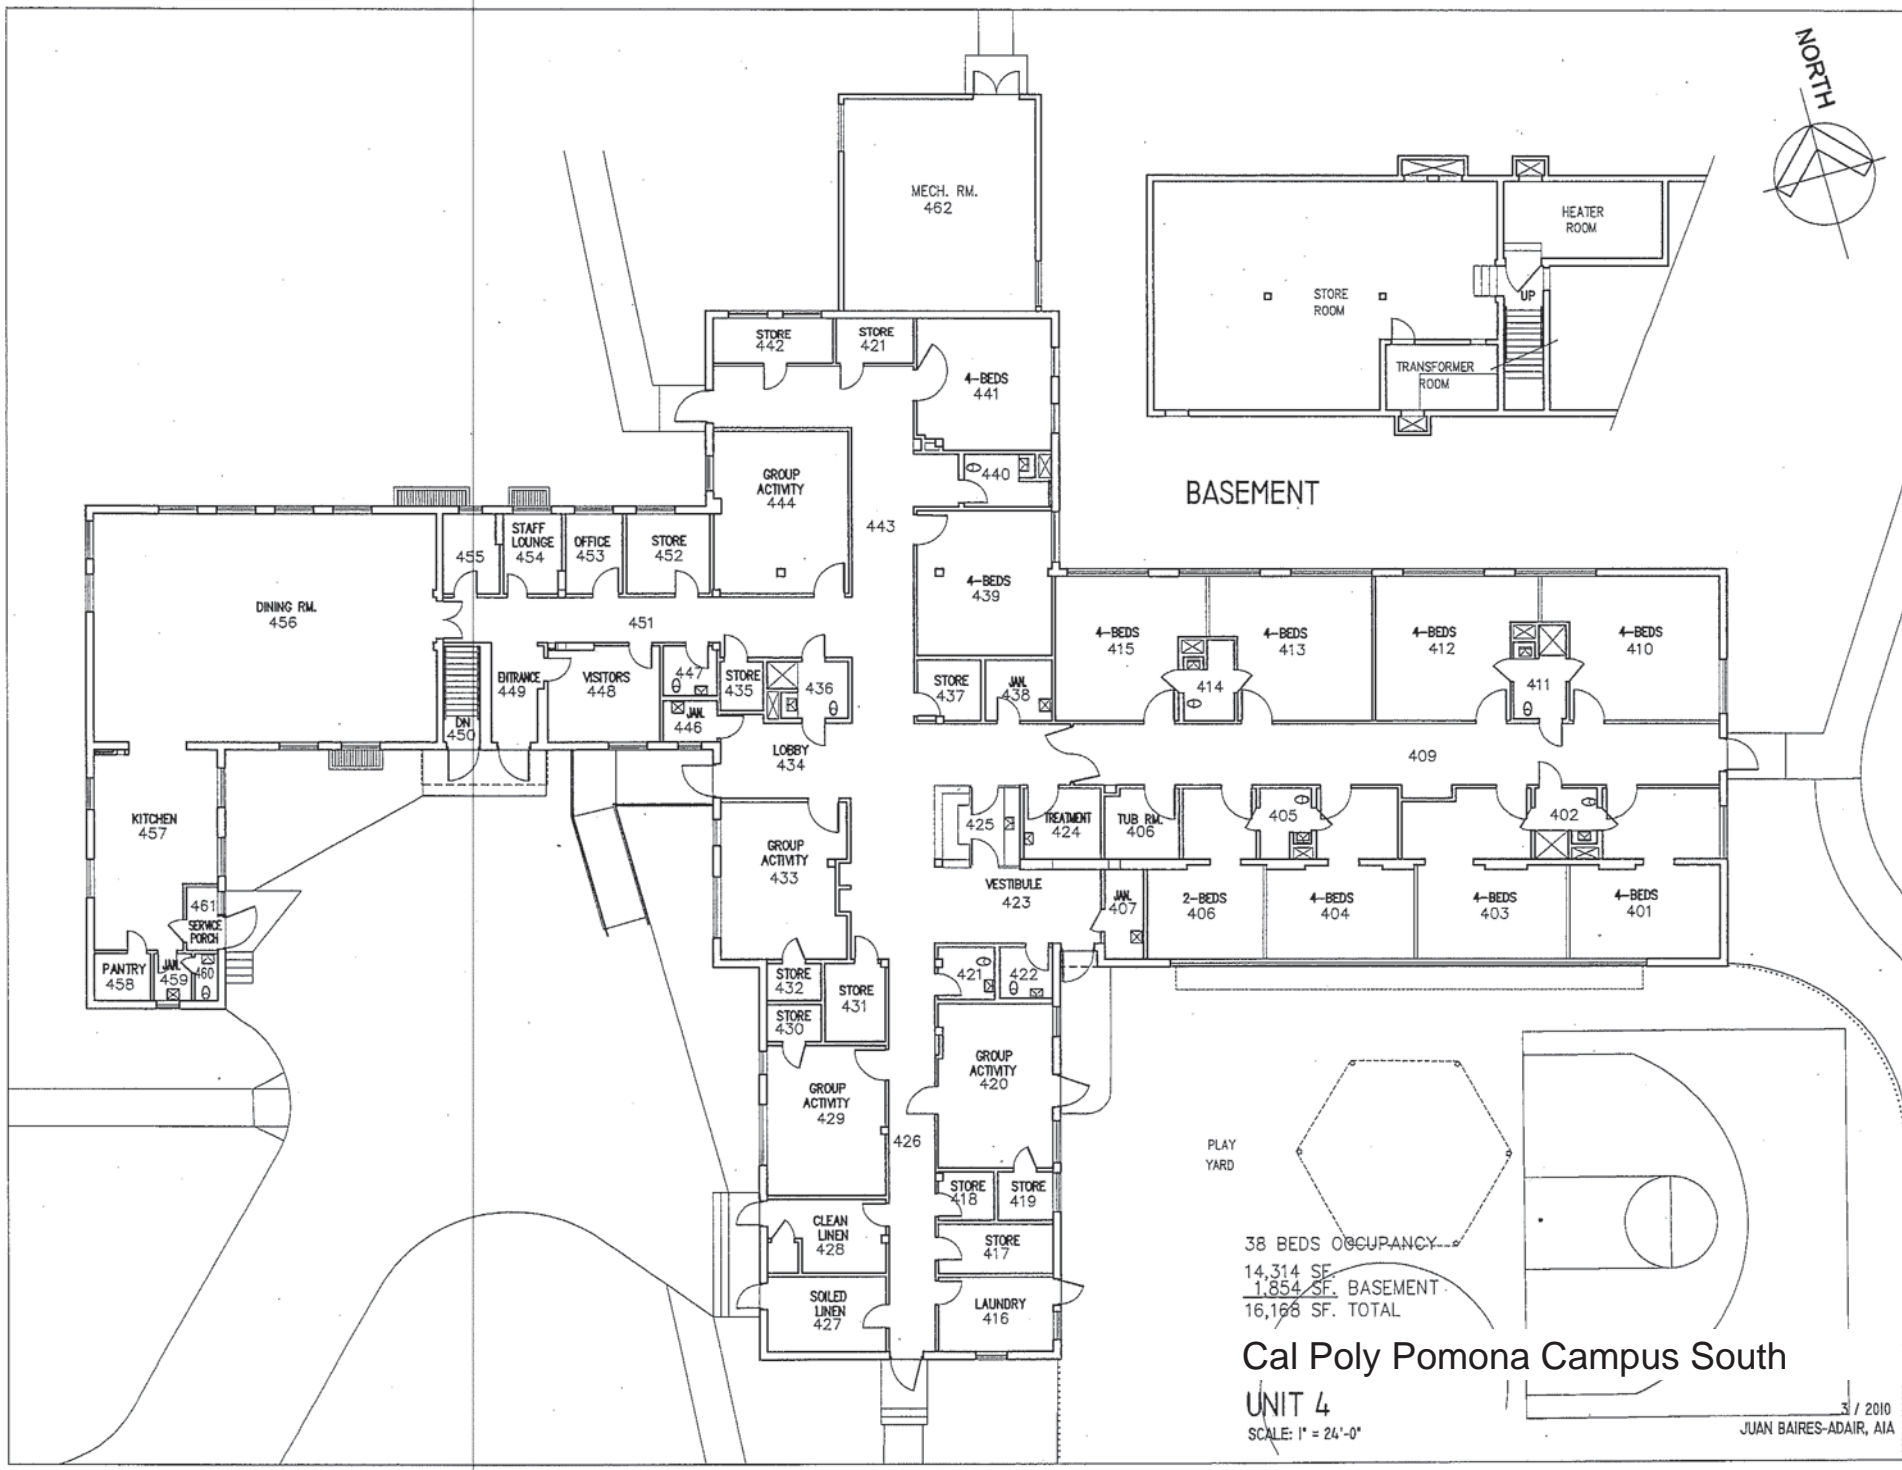

BASEMENT

38 BEDS OCCUPANCY
14,314 SF
1,854 SF. BASEMENT
16,168 SF. TOTAL

Cal Poly Pomona Campus South

UNIT 4
SCALE: 1" = 24'-0"