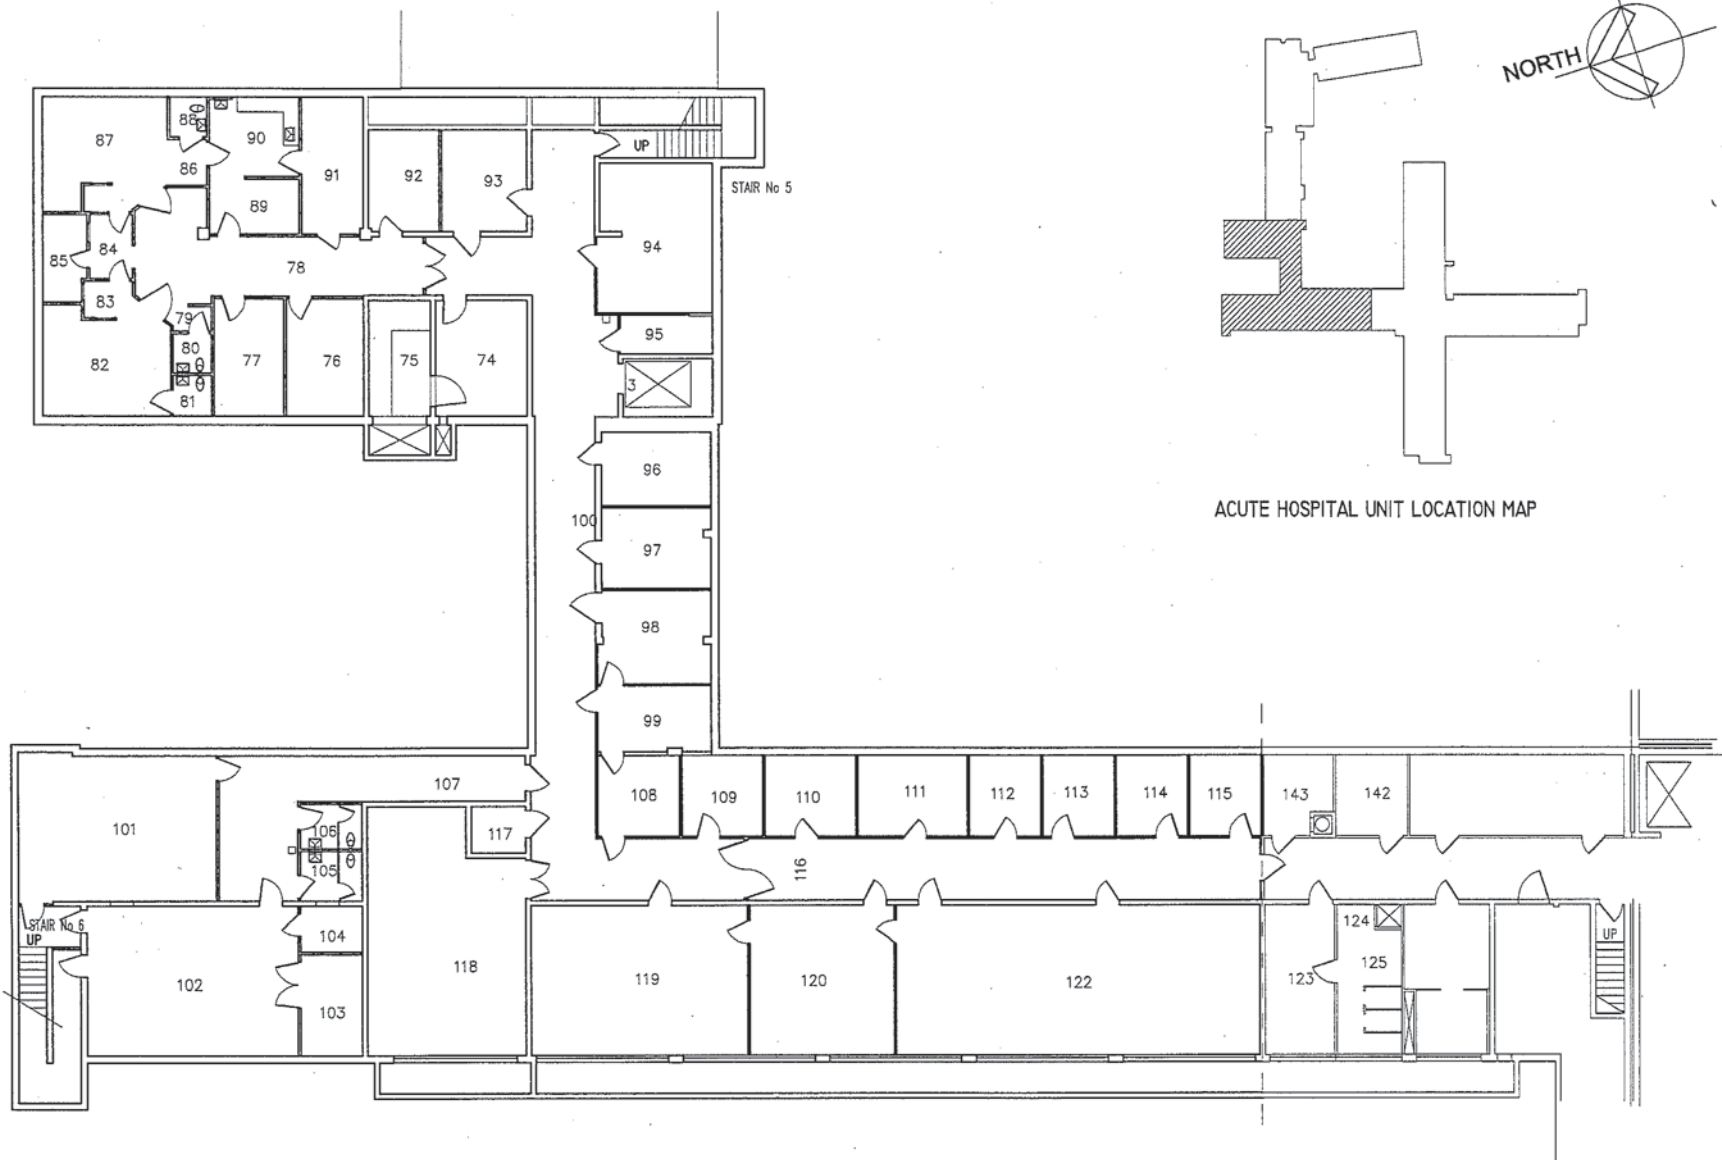

12,256 SF. TOTAL

Cal Poly Pomona Campus South
 UNIT 51, FIRST FLOOR

SCALE: 1" = 24'-0"

ACUTE HOSPITAL UNIT LOCATION MAP

11,776 SF. TOTAL

Cal Poly Pomona Campus South

UNIT 5I, BASEMENT

SCALE: 1" = 24'-0"