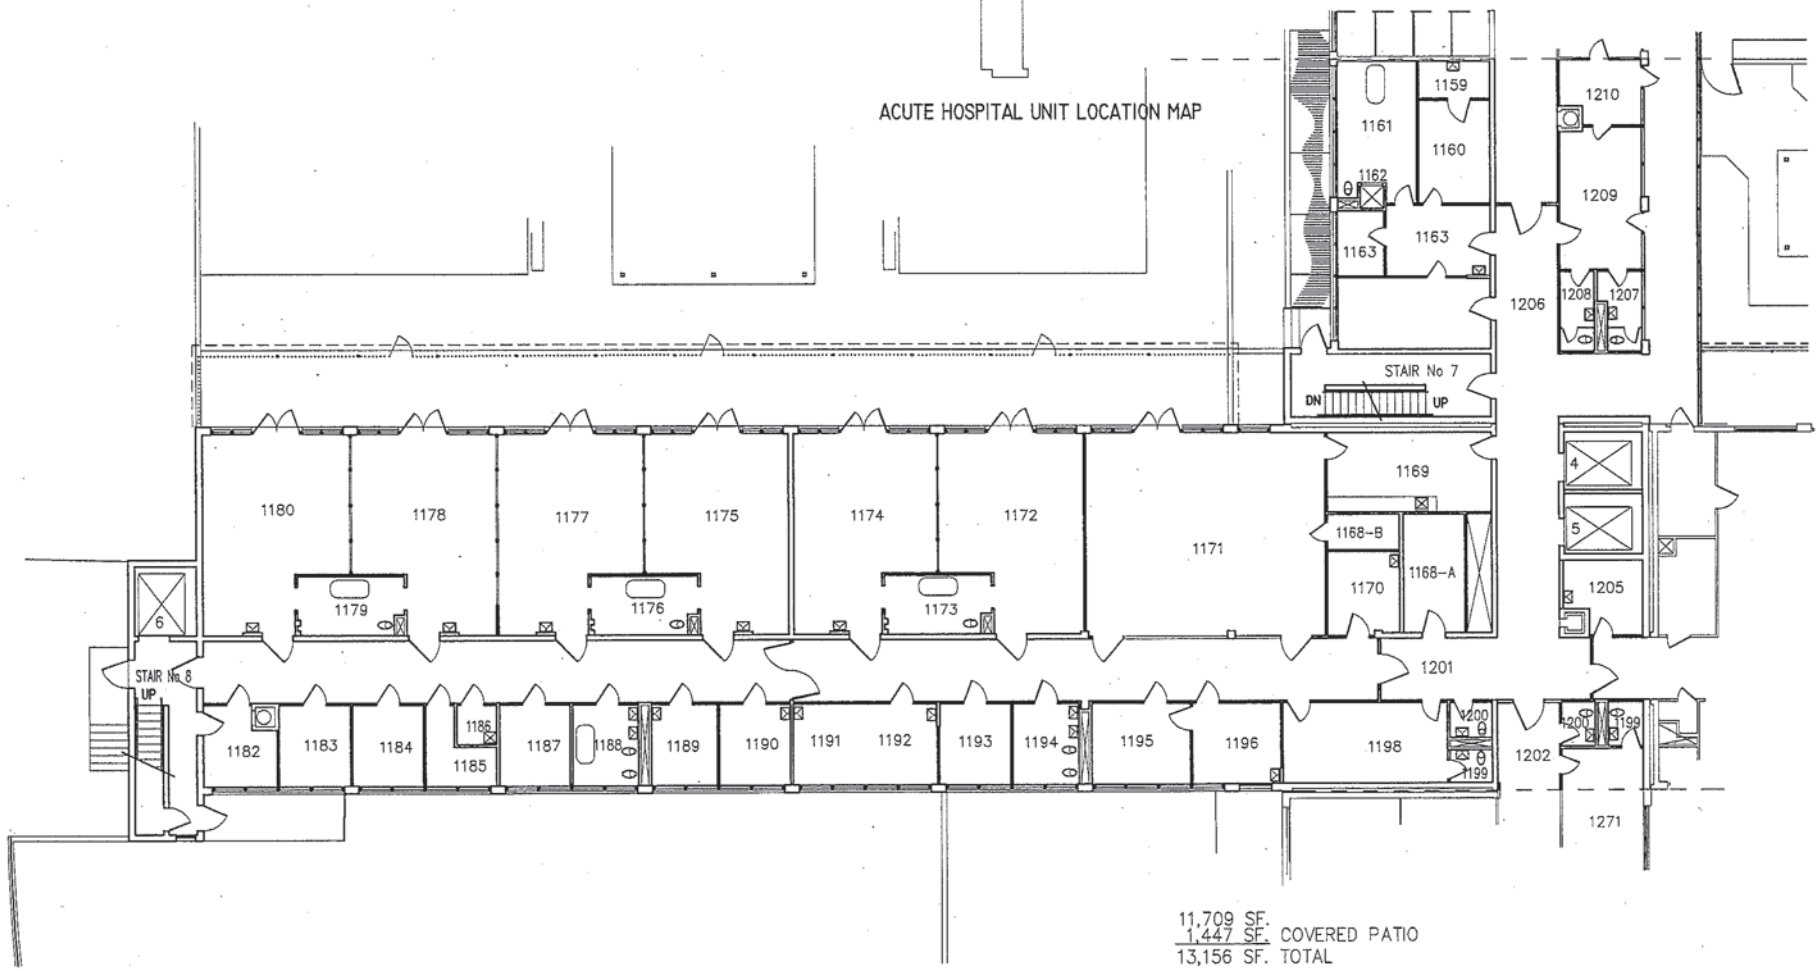

ACUTE HOSPITAL UNIT LOCATION MAP

11,709 SF.  
1,447 SF. COVERED PATIO  
13,156 SF. TOTAL

### Cal Poly Pomona Campus South UNIT 52, FIRST FLOOR

SCALE: 1" = 24'-0"