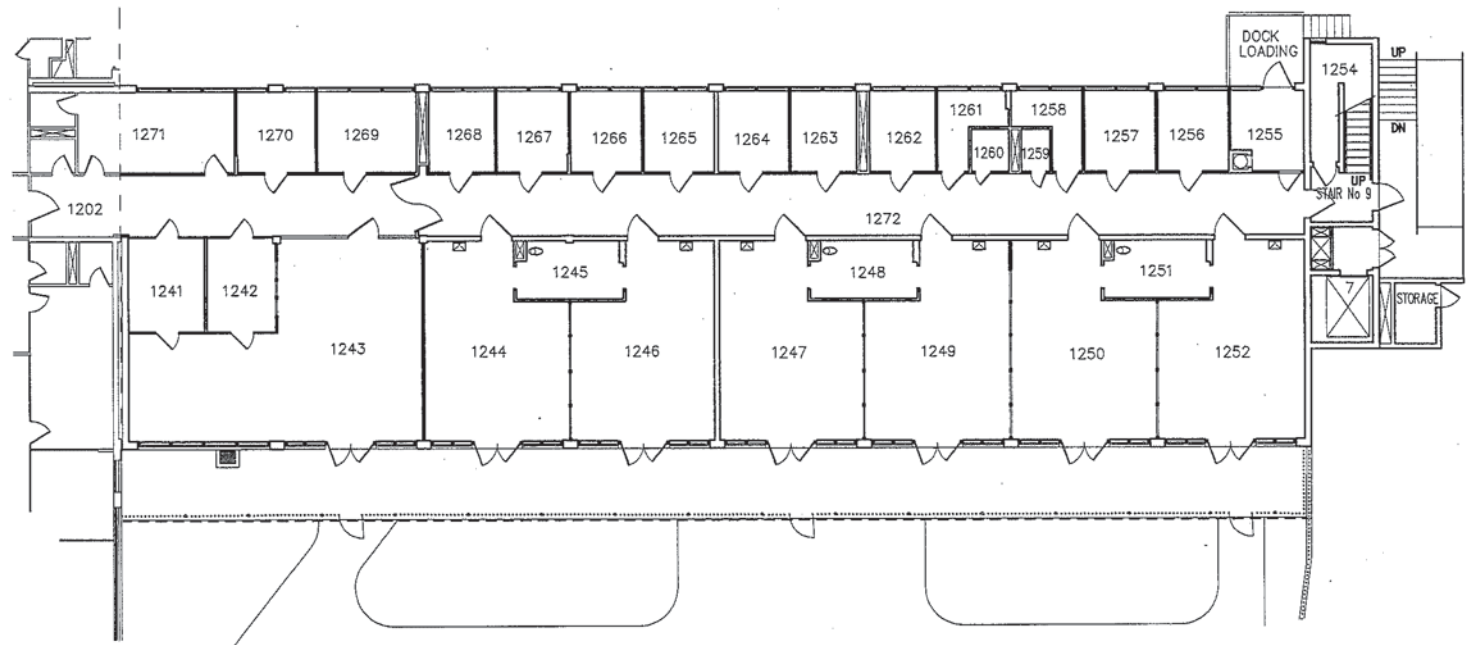

ACUTE HOSPITAL UNIT LOCATION MAP

7,743 SF.
1,446 SF. COVER PATIO
9,189 SF. TOTAL

Cal Poly Pomona Campus South
UNIT 53, FIRST FLOOR
SCALE: 1" = 20'-0"

3 / 2010
JUAN BAIRE-ADAIR, AIA