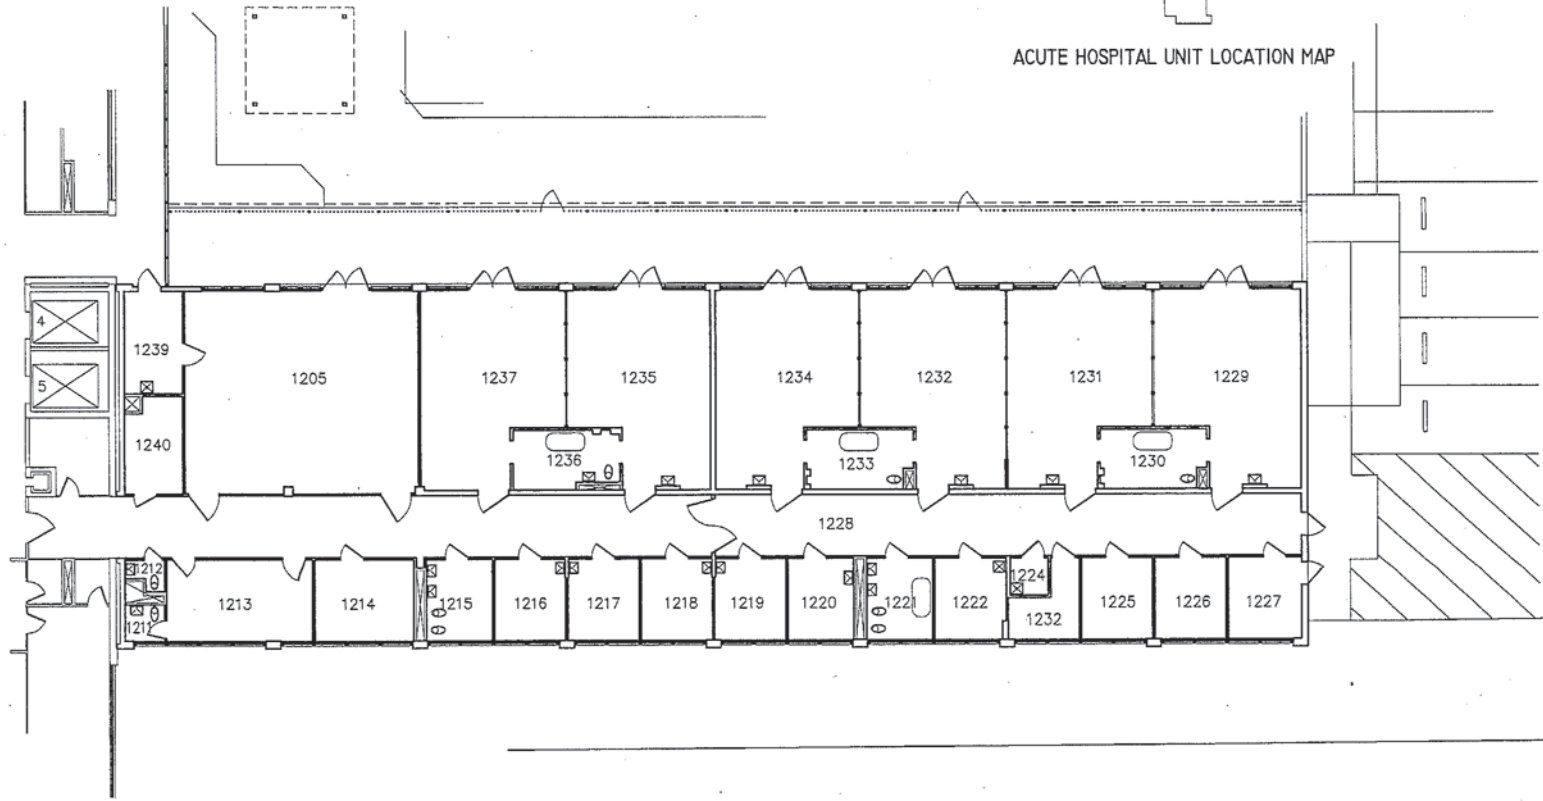

ACUTE HOSPITAL UNIT LOCATION MAP

7,374 SF.
1,571 SF. COVERED PATIO
8,945 SF. TOTAL

Cal Poly Pomona Campus South
UNIT 54, FIRST FLOOR

SCALE: 1" = 24'-0"