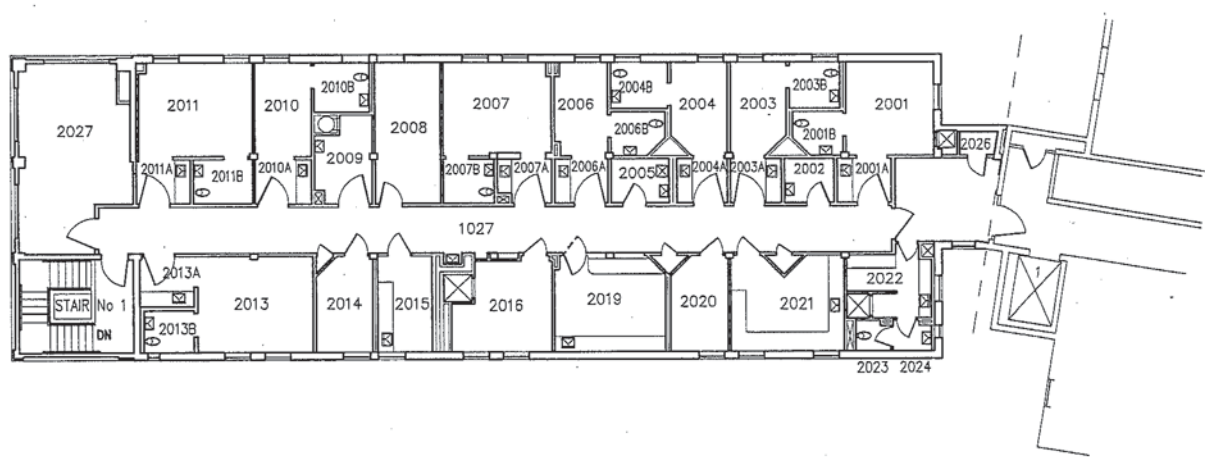

ACUTE HOSPITAL UNIT LOCATION MAP

4,936 SF. TOTAL

Cal Poly Pomona Campus South

UNIT 55 OLD HOSPITAL EXTENSION SECOND FLOOR

SCALE: 1" = 24'-0"