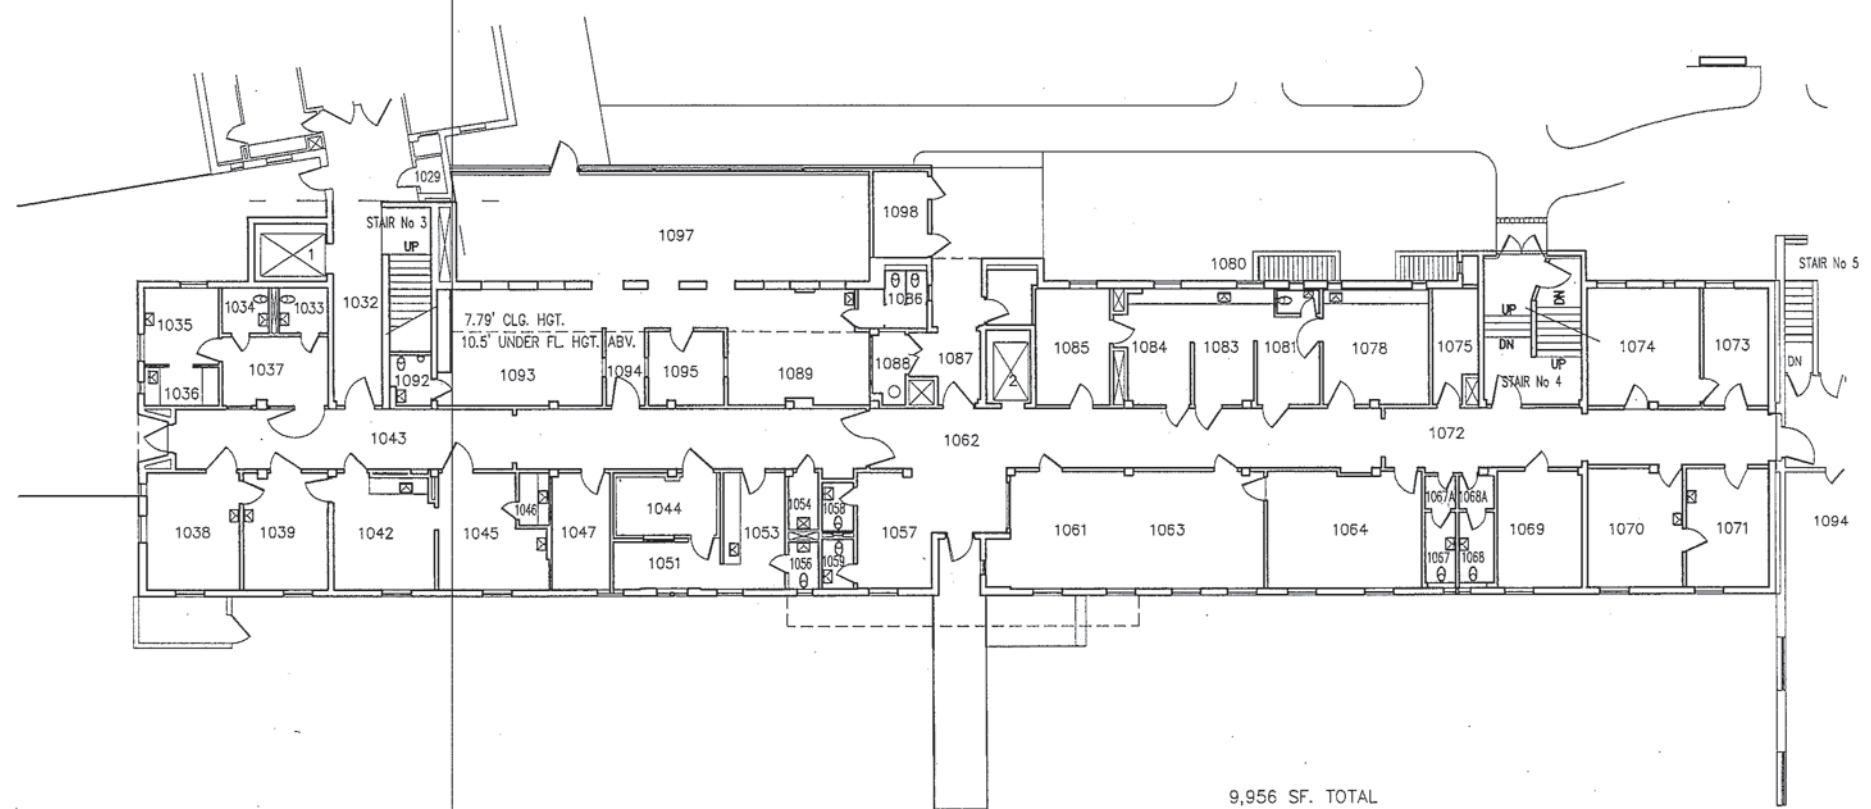

BASEMENT-MECH. ROOM

ACUTE HOSPITAL UNIT LOCATION MAP

9,956 SF. TOTAL
BASEMENT.....NA.

Cal Poly Pomona Campus South OLD HOSPITAL FIRST FLOOR

SCALE: 1" = 24'-0"