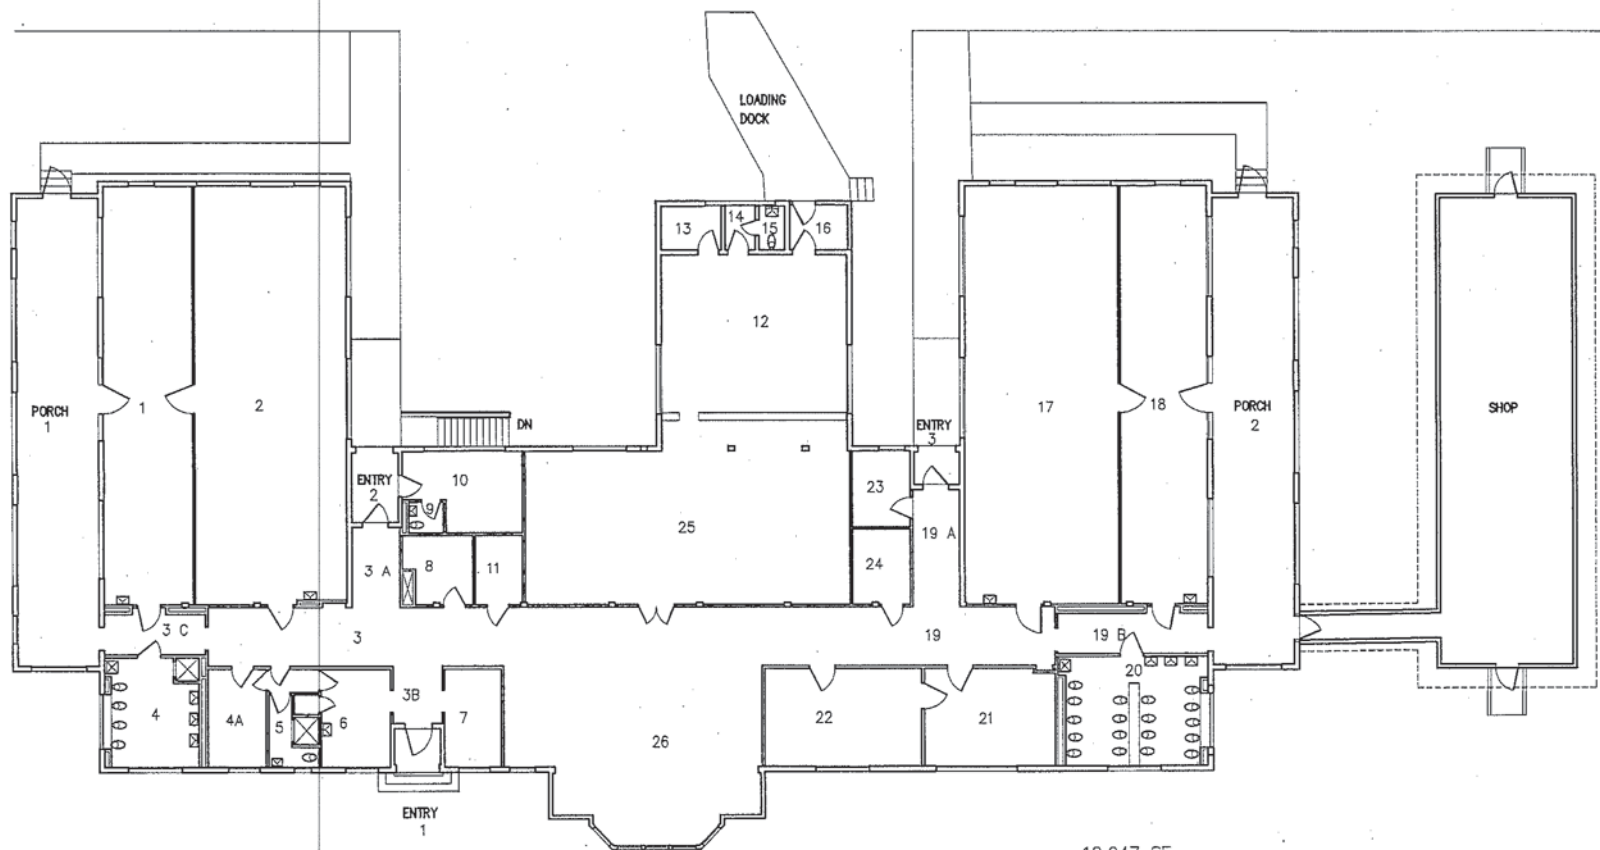

BASEMENT

12,047 SF.
191 SF. BASEMENT
12,238 SF. TOTAL

Cal Poly Pomona Campus South

UNIT 7

SCALE: 1" = 24'-0"